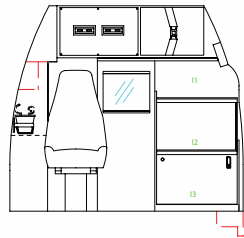

TYPE II E350

CHASSIS

Turbo Diesel 47A Ambulance Prep Package High Trim Level

CONVERSION

- Conversion* TraumaHawk, High Trim
- Attendant Seat Captains Chair on Pedestal Base
- Batteries (2) Total
- Battery Switch Cole Hersee 2484-16
- Backboard Storage Slide in Rear Entry Doors
- Back Up Alarm With Auto Reset Switch
- Biowaste System Curbside, at Head of Squad Bench
- Bumper, Rear Treadplate, with Ability to Pivot for Longevity
- Bumper, Rear Non Skid 3M Tape Installed on Rear OEM Bumper
- Cabinet, Action Area ABS
- Cabinet, Behind
- Attendant Seat Storage Cabinet with Wooden Door
- Cabinet, Bench Lid Single Lid
- Cabinet, Bulkhead Supports Welded Steel Brackets
- Cabinet, Doors Flush with Aluminum Trimmed Edges
- Cabinet, Laminate Choice of Optional Colors
- Cabinet, Partition Door Sliding with Solid Window
- Cabinet, Polycarbonate Gray Tinted or Clear with Full Handles
- Cabinet, RF Accommodation for Lifepak & Drug Boxes
- Cabinet, Straps (1) in Left Rear Cabinet for Stairchair
- Cabinet, Streetside ABS Interiors with 3/4" Plywood Face
- Cabinet, Streetside Rear Recessed Area for Portable O2 or Fire Extinguisher
- Coax Cables (1) Tagged at Both Ends
- Console ABS on Engine Cover
- Cot Mount Stryker
- Door Hold Opens Plunger Style on Brackets
- Door Panels Upholstery Covered to Match Interior
- DOT Package Shipped Loose
- Electrical System Printed Circuit Board with LED Diagnostics
- Electrical Wiring Color, Name & Number Coded
- Flooring Choice of Optional Colors
- Glove Storage ABS Holder on C/S Wall