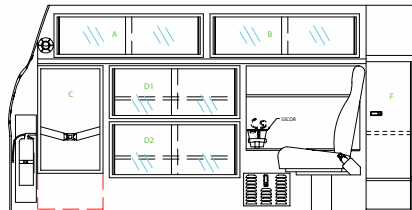

TYPE II E350

CHASSIS

Turbo Diesel 47A Ambulance Prep Package High Trim Level

CONVERSION

- Conversion* TraumaHawk, High Trim
- Attendant Seat Captains Chair on Pedestal Base
- Batteries (2) Total
- Battery Switch Cole Hersee 2484-16
- Backboard Storage Slide in Rear Entry Doors
- Back Up Alarm With Auto Reset Switch
- Biowaste System Curbside, at Head of Squad Bench
- Bumper, Rear Treadplate, with Ability to Pivot for Longevity
- Bumper, Rear Non Skid 3M Tape Installed on Rear OEM Bumper
- Cabinet, Action Area ABS
- Cabinet, Behind
- Attendant Seat Storage Cabinet with Wooden Door
- Cabinet, Bench Lid Single Lid
- Cabinet, Bulkhead Supports Welded Steel Brackets
- Cabinet, Doors Flush with Aluminum Trimmed Edges
- Cabinet, Laminate Choice of Optional Colors
- Cabinet, Partition Door Sliding with Solid Window
- Cabinet, Polycarbonate Gray Tinted or Clear with Full Handles
- Cabinet, RF Accommodation for Lifepak & Drug Boxes
- Cabinet, Straps (1) in Left Rear Cabinet for Stairchair
- Cabinet, Streetside ABS Interiors with 3/4" Plywood Face
- Cabinet, Streetside Rear Recessed Area for Portable O2 or Fire Extinguisher
- Coax Cables (1) Tagged at Both Ends
- Console ABS on Engine Cover
- Cot Mount Stryker
- Door Hold Opens Plunger Style on Brackets
- Door Panels Upholstery Covered to Match Interior
- DOT Package Shipped Loose
- Electrical System Printed Circuit Board with LED Diagnostics
- Electrical Wiring Color, Name & Number Coded
- Flooring Choice of Optional Colors
- Glove Storage ABS Holder on C/S Wall