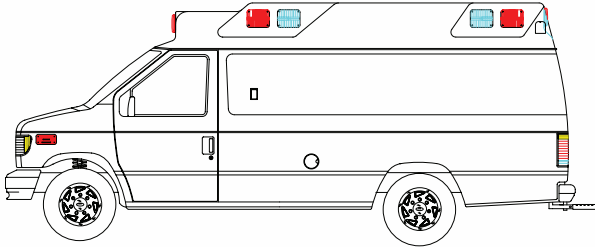

**AEV**

AMERICAN EMERGENCY  
VEHICLES

TYPE II E350

## CHASSIS

Turbo Diesel 47A Ambulance Prep Package High Trim Level