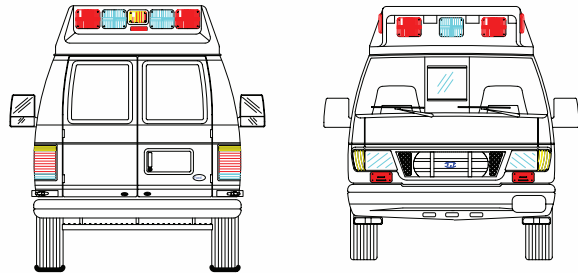

**AEV**

AMERICAN EMERGENCY  
VEHICLES

TYPE II E350

## CHASSIS

Turbo Diesel 47A Ambulance Prep Package High Trim Level