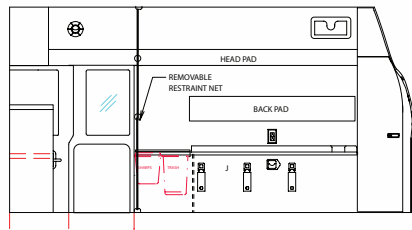

TYPE II E350

CHASSIS

Turbo Diesel 47A Ambulance Prep Package High Trim Level

CONVERSION

- Conversion* TraumaHawk, High Trim
- Attendant Seat Captains Chair on Pedestal Base
- Batteries (2) Total
- Battery Switch Cole Hersee 2484-16
- Backboard Storage Slide in Rear Entry Doors
- Back Up Alarm With Auto Reset Switch
- Biowaste System Curbside, at Head of Squad Bench
- Bumper, Rear Treadplate, with Ability to Pivot for Longevity
- Bumper, Rear Non Skid 3M Tape Installed on Rear OEM Bumper
- Cabinet, Action Area ABS
- Cabinet, Behind
- Attendant Seat Storage Cabinet with Wooden Door
- Cabinet, Bench Lid Single Lid
- Cabinet, Bulkhead Supports Welded Steel Brackets
- Cabinet, Doors Flush with Aluminum Trimmed Edges
- Cabinet, Laminate Choice of Optional Colors
- Cabinet, Partition Door Sliding with Solid Window
- Cabinet, Polycarbonate Gray Tinted or Clear with Full Handles
- Cabinet, RF Accommodation for Lifepak & Drug Boxes
- Cabinet, Straps (1) in Left Rear Cabinet for Stairchair
- Cabinet, Streetside ABS Interiors with 3/4" Plywood Face
- Cabinet, Streetside Rear Recessed Area for Portable O2 or Fire Extinguisher
- Coax Cables (1) Tagged at Both Ends
- Console ABS on Engine Cover
- Cot Mount Stryker
- Door Hold Opens Plunger Style on Brackets
- Door Panels Upholstery Covered to Match Interior
- DOT Package Shipped Loose
- Electrical System Printed Circuit Board with LED Diagnostics
- Electrical Wiring Color, Name & Number Coded
- Flooring Choice of Optional Colors
- Glove Storage ABS Holder on C/S Wall