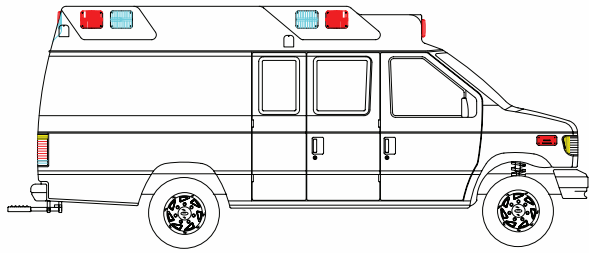

**AEV**

AMERICAN EMERGENCY  
VEHICLES

TYPE II E350

# TYPE II E350

## CHASSIS

Turbo Diesel 47A Ambulance Prep Package High Trim Level