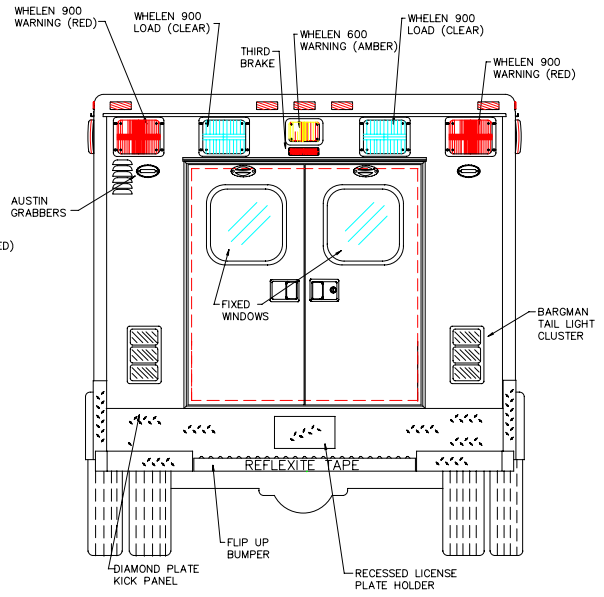

*CONCEPTIONAL DRAWINGS
 * Some shown are optional
 * Due to AEV's ongoing improvements, drawings can change.

AMERICAN EMERGENCY VEHICLES	
TITLE:DR-90 INTERIOR	
DWG.#	REV.#
TRUCK#	
BY:	DATE:
CUSTOMER:	

CONCEPTUAL DRAWINGS ONLY: DRAWINGS ARE NOT TO SCALE, ALL MEASURES ARE APPROXIMATE & SUBJECT TO ENGINEERING CHANGE

Compartment Dimensions			
Cmpt	Height	Width	Depth
M1	58.6"	20.75"	17"
M3	73.8"	20"	7"
M7	N/A	N/A	N/A
M8	12.1"	18.375"	N/A
C/S Access	FULL HEIGHT	31"	N/A
Rear Access	56-5/8"	46-3/4"	N/A

*CONCEPTUAL DRAWINGS
 * Some shown are optional
 * Due to AEV's ongoing improvements, drawings can change.

AEV
 AMERICAN EMERGENCY VEHICLES

TITLE: DR-90 EXTERIOR

DWG.# _____ REV.# _____

TRUCK# _____

BY: _____ DATE _____

BODY #: _____

CUSTOMER: _____