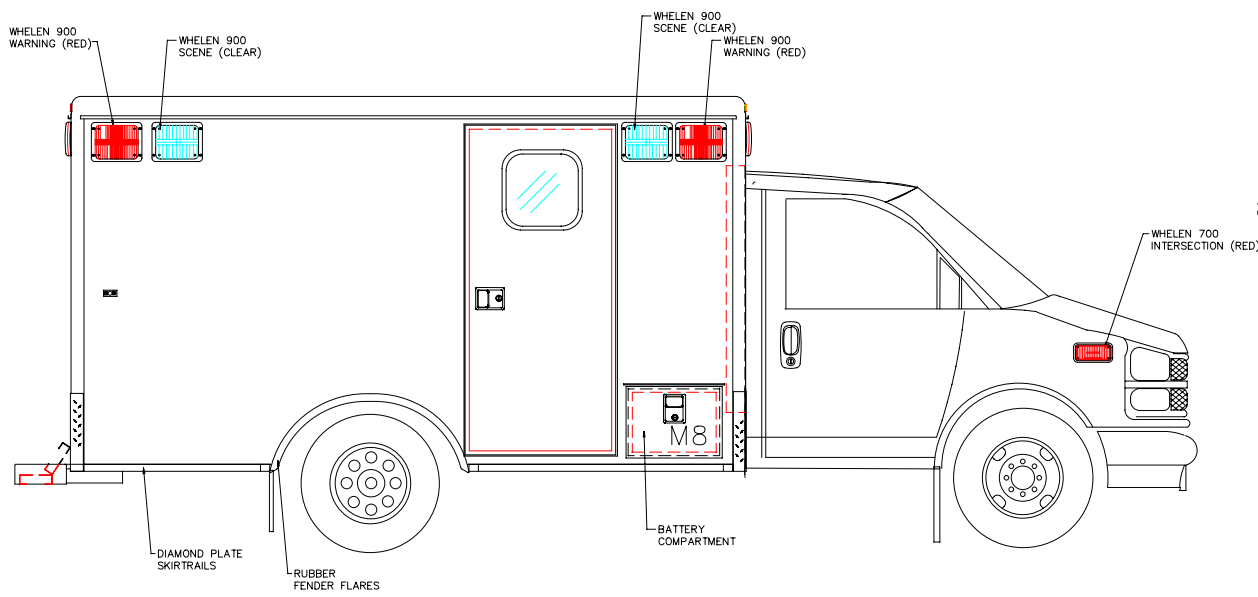

*CONCEPTIONAL DRAWINGS
 * Some shown are optional
 * Due to AEV's ongoing improvements, drawings can change.

AMERICAN EMERGENCY VEHICLES	
TITLE:DR-90 INTERIOR	
DWG.#	REV.#
TRUCK#	
BY:	DATE:
CUSTOMER:	

CONCEPTUAL DRAWINGS ONLY: DRAWINGS ARE NOT TO SCALE, ALL MEASURES ARE APPROXIMATE & SUBJECT TO ENGINEERING CHANGE

Compartment Dimensions			
Cmpt	Height	Width	Depth
M1	58.6"	20.75"	17"
M3	73.8"	20"	7"
M7	N/A	N/A	N/A
M8	12.1"	18.375"	N/A
C/S Access	FULL HEIGHT	31"	N/A
Rear Access	56-5/8"	46-3/4"	N/A

*CONCEPTUAL DRAWINGS
 * Some shown are optional
 * Due to AEV's ongoing improvements, drawings can change.

AEV
 AMERICAN EMERGENCY VEHICLES

TITLE: DR-90 EXTERIOR

DWG.# _____ REV.# _____

TRUCK# _____

BY: _____ DATE _____

BODY #: _____

CUSTOMER: _____