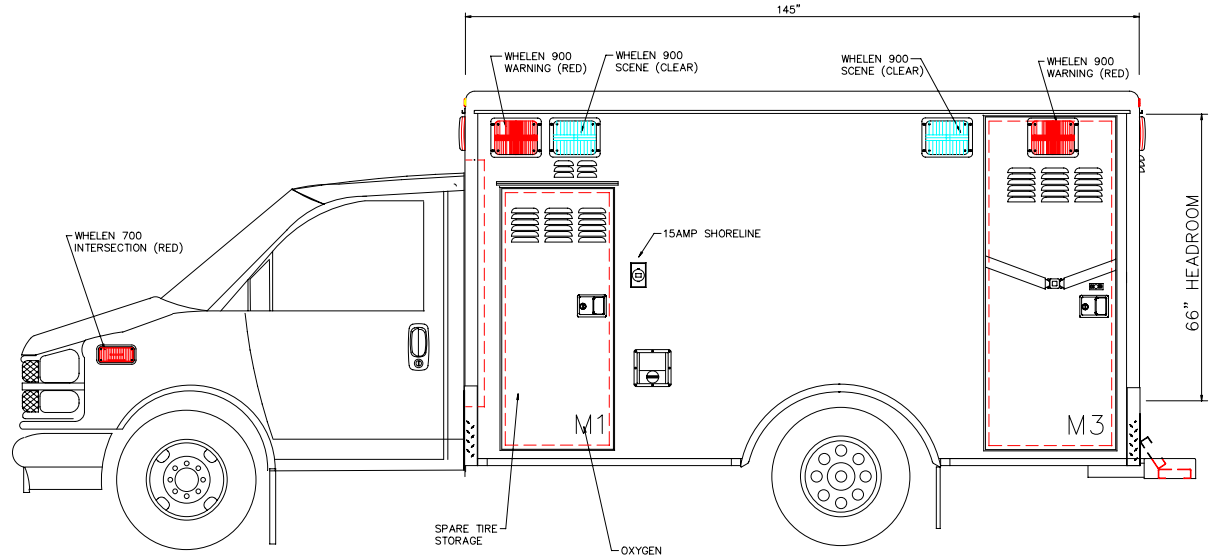

*CONCEPTIONAL DRAWINGS
 * Some shown are optional
 * Due to AEV's ongoing improvements, drawings can change.

AMERICAN EMERGENCY VEHICLES	
TITLE:DR-90 INTERIOR	
DWG.#	REV.#
TRUCK#	
BY:	DATE:
CUSTOMER:	

CONCEPTUAL DRAWINGS ONLY: DRAWINGS ARE NOT TO SCALE, ALL MEASURES ARE APPROXIMATE & SUBJECT TO ENGINEERING CHANGE

Compartment Dimensions			
Cmpt	Height	Width	Depth
M1	58.6"	20.75"	17"
M3	73.8"	20"	7"
M7	N/A	N/A	N/A
M8	12.1"	18.375"	N/A
C/S Access	FULL HEIGHT	31"	N/A
Rear Access	56-5/8"	46-3/4"	N/A

*CONCEPTUAL DRAWINGS
 * Some shown are optional
 * Due to AEV's ongoing improvements, drawings can change.

AEV
 AMERICAN EMERGENCY VEHICLES

TITLE: DR-90 EXTERIOR

DWG.# _____ REV.# _____

TRUCK# _____

BY: _____ DATE _____

BODY #: _____

CUSTOMER: _____