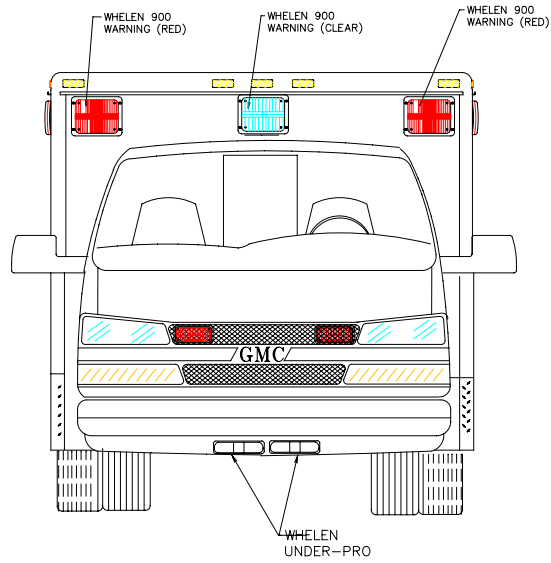

*CONCEPTIONAL DRAWINGS
 * Some shown are optional
 * Due to AEV's ongoing improvements, drawings can change.

AMERICAN EMERGENCY VEHICLES	
TITLE:DR-90 INTERIOR	
DWG.#	REV.#
TRUCK#	
BY:	DATE:
CUSTOMER:	

CONCEPTUAL DRAWINGS ONLY: DRAWINGS ARE NOT TO SCALE, ALL MEASURES ARE APPROXIMATE & SUBJECT TO ENGINEERING CHANGE

Compartment Dimensions			
Cmpt	Height	Width	Depth
M1	58.6"	20.75"	17"
M3	73.8"	20"	7"
M7	N/A	N/A	N/A
M8	12.1"	18.375"	N/A
C/S Access	FULL HEIGHT	31"	N/A
Rear Access	56-5/8"	46-3/4"	N/A

*CONCEPTUAL DRAWINGS
 * Some shown are optional
 * Due to AEV's ongoing improvements, drawings can change.

AEV
 AMERICAN EMERGENCY VEHICLES

TITLE: DR-90 EXTERIOR

DWG.# _____ REV.# _____

TRUCK# _____

BY: _____ DATE _____

BODY #: _____

CUSTOMER: _____